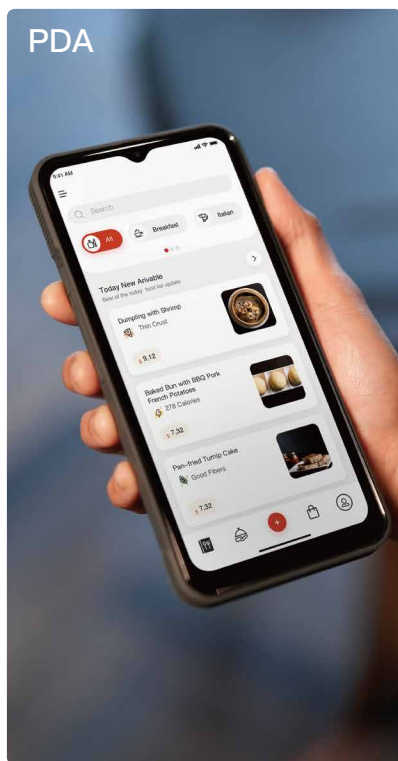

Specification

Display	6.5", 720 x 1600 Multi-point Capacitive Touch Panel	Memory	2GB RAM + 16GB ROM 4GB RAM + 32GB ROM
Processor	Octa-Core, 8 x A55, 1.6GHz	Power	Input: 5V --- 2A
Operating System	Android 11 series iMin UI	Camera	0.3 MP front camera, 5 MP rear camera
Connectivity	Wi-Fi: 802.11 a/b/g/n/ac (2.4GHz/5GHz) Bluetooth 5.0, NFC, 2G/3G/4G LTE	Peripheral Ports	Nano SIM x 1, TF Card x 1 USB Type-C x 1, Pogo pin (6 pin)
Swift 1 Printer	Fastest print speed up to 100mm/s, Supports paper rolls of 58mm width & 40mm diameter	Swift 1 Scanner	1D/QR Code
Button	Power key, Vol+/Vol- key, Reset key	Battery	7.6V 2550mAh
Speaker	0.8W Mono	Certification	FCC CE IMDA WEEE
Dimensions	225.4 x 86.5 x 66.4mm	Weight	PDA: 245g Swift 1p: 380g Swift 1s: 290g

DISTRIBUIDOR EXCLUSIVO EN PERU / CODBAR PERU

www.codbarperu.com

Central: 261-2525

989 175 188/989 175 177

ventas@codbarperu.com

Tres mercados, muchas soluciones
...un solo proveedor.