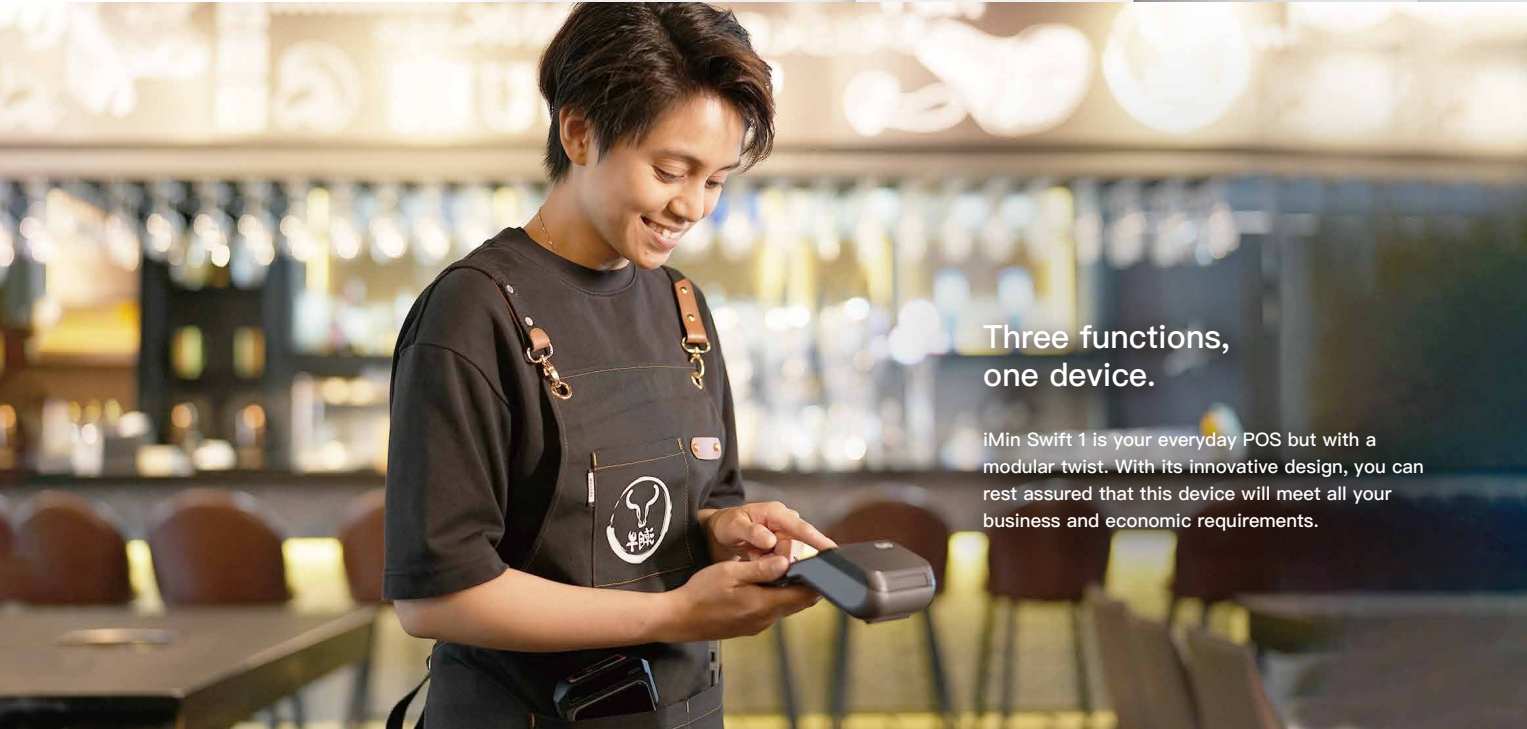

## Mobile POS

Possess speed at your fingertips with iMin Swift 1 – the essential mobile POS companion for any business, anywhere in the world.

Three functions,  
one device.

iMin Swift 1 is your everyday POS but with a modular twist. With its innovative design, you can rest assured that this device will meet all your business and economic requirements.