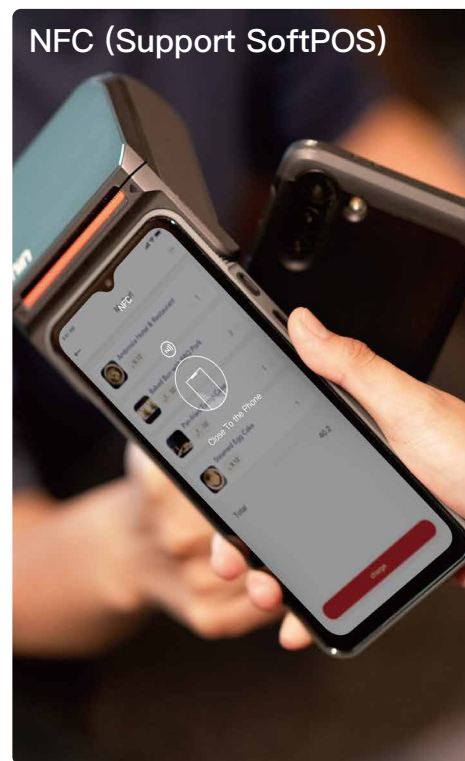

Specification

Display	6.5", 720 x 1600 Multi-point Capacitive Touch Panel	Memory	2GB RAM + 16GB ROM 4GB RAM + 32GB ROM
Processor	Octa-Core, 8 x A55, 1.6GHz	Power	Input: 5V --- 2A
Operating System	Android 11 series iMin UI	Camera	0.3 MP front camera, 5 MP rear camera
Connectivity	Wi-Fi: 802.11 a/b/g/n/ac (2.4GHz/5GHz) Bluetooth 5.0, NFC, 2G/3G/4G LTE	Peripheral Ports	Nano SIM x 1, TF Card x 1 USB Type-C x 1, Pogo pin (6 pin)
Swift 1 Printer	Fastest print speed up to 100mm/s, Supports paper rolls of 58mm width & 40mm diameter	Swift 1 Scanner	1D/QR Code
Button	Power key, Vol+/Vol- key, Reset key	Battery	7.6V 2550mAh
Speaker	0.8W Mono	Certification	FCC CE IMDA WEEE
Dimensions	225.4 x 86.5 x 66.4mm	Weight	PDA: 245g Swift 1p: 380g Swift 1s: 290g

DISTRIBUIDOR EXCLUSIVO EN PERU / CODBAR PERU

www.codbarperu.com

Central: 261-2525

989 175 188/989 175 177

ventas@codbarperu.com

Tres mercados, muchas soluciones
...un solo proveedor.